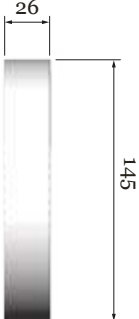

FIRECONTROL

Firecontrol

Control panel with touch screen and strong stainless steel casing.

Product Specs:

ISOMETRIC VIEW

FRONT VIEW

SIDE VIEW

Firecontrol