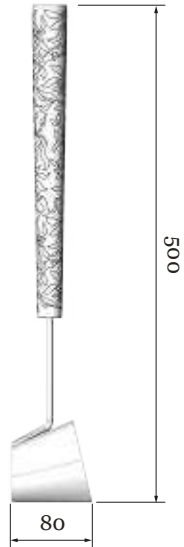

STEAMSHOT

Steamshot

Self-standing stainless steel ladle with western red cedar handle

Product Specs:

ISOMETRIC VIEW

FRONT VIEW

SIDE VIEW

Steamshot