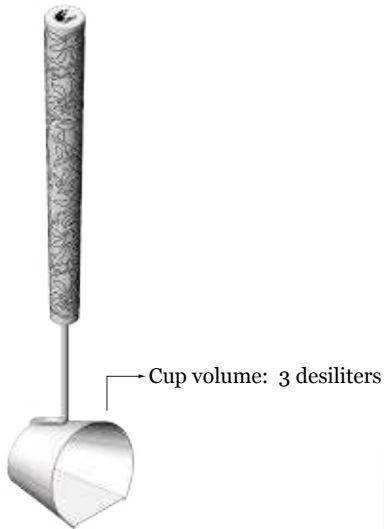

STEAMSHOT

Steamshot

Self-standing stainless steel ladle with western red cedar handle

Product Specs:

ISOMETRIC VIEW

FRONT VIEW

SIDE VIEW

Steamshot