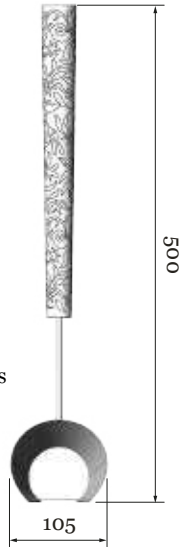

STEAMSHOT

Steamshot

Self-standing stainless steel ladle with western red cedar handle

Product Specs:

ISOMETRIC VIEW

FRONT VIEW

SIDE VIEW

Steamshot