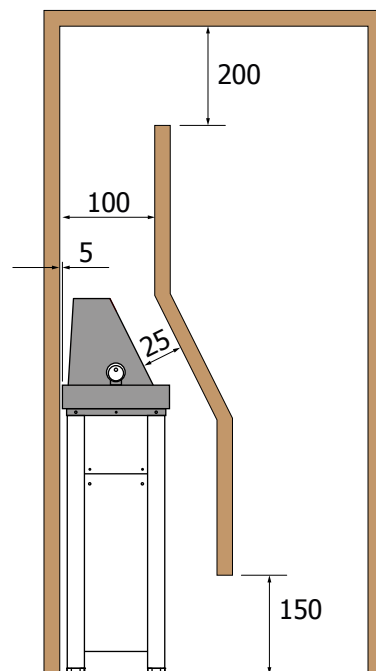

AVAILABLE
NOW

HELIUS HOOD

SAWO Helius heaters can be installed in a recess area in your sauna room. This way the heater is hidden and away from the bather. A basin is provided where you can pour water that goes into the stones to create steam. This makes Helius heater safe from accidental burns.

Helius Hood decreases safety distances and thus increases valuable sauna room space.

Code: HP68-008
Size: 225 x 860 x 255mm

www.sawo.com