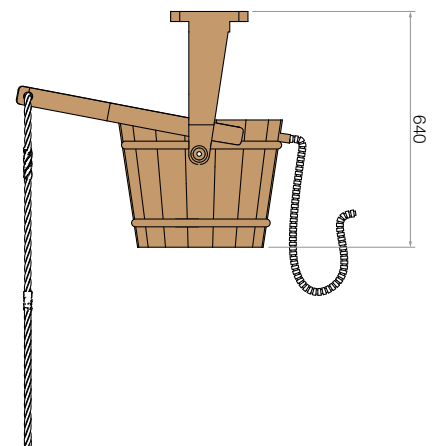

Cedar

Aspen

Pine

Pail Shower

Would you like to experience a waterfall with a full pail of water? A huge splash idea, isn't it?

The pail shower is with a rope on the lever, hose and float valve. Its arc shaped holder design gives more possibilities to place shower either on the ceiling or to the wall. Pail shower is suitable for indoor or outdoor use. The hose needs to be connected to a water inlet so when water is flushed out, the pail will automatically be refilled - a never ending pail shower!

Top View

Size: 715mm x 500mm x 800mm
 Volume: 18 Liters
 Hose: 1/2" Thread
 Materials: Coated Cedar, Aspen or Pine Wood,
 Plastic Insert, Rope and Hose.

WALL INSTALLATION

CEILING INSTALLATION

Front View

Side View