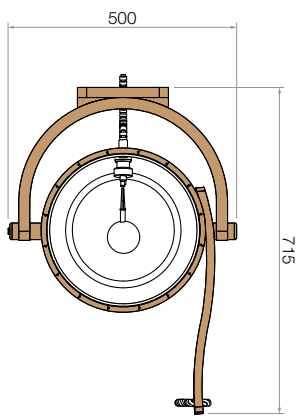

Cedar

Aspen

Pine

Pail Shower

Would you like to experience a waterfall with a full pail of water? A huge splash idea, isn't it?

The pail shower is with a rope on the lever, hose and float valve. Its arc shaped holder design gives more possibilities to place shower either on the ceiling or to the wall. Pail shower is suitable for indoor or outdoor use. The hose needs to be connected to a water inlet so when water is flushed out, the pail will automatically be refilled - a never ending pail shower!

Top View

Size: 715mm x 500mm x 800mm
 Volume: 18 Liters
 Hose: 1/2" Thread
 Materials: Coated Cedar, Aspen or Pine Wood,
 Plastic Insert, Rope and Hose.

WALL INSTALLATION

CEILING INSTALLATION

Front View

Side View