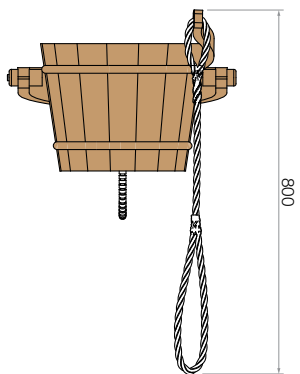

Cedar

Aspen

Pine

Pail Shower

Would you like to experience a waterfall with a full pail of water? A huge splash idea, isn't it?

The pail shower is with a rope on the lever, hose and float valve. Its arc shaped holder design gives more possibilities to place shower either on the ceiling or to the wall. Pail shower is suitable for indoor or outdoor use. The hose needs to be connected to a water inlet so when water is flushed out, the pail will automatically be refilled - a never ending pail shower!

Top View

Size: 715mm x 500mm x 800mm
 Volume: 18 Liters
 Hose: 1/2" Thread
 Materials: Coated Cedar, Aspen or Pine Wood,
 Plastic Insert, Rope and Hose.

WALL INSTALLATION

CEILING INSTALLATION

Front View

Side View