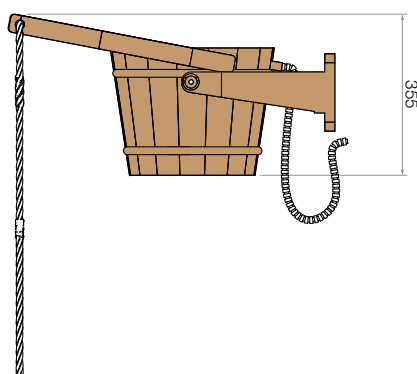

Cedar

Aspen

Pine

Pail Shower

Would you like to experience a waterfall with a full pail of water? A huge splash idea, isn't it?

The pail shower is with a rope on the lever, hose and float valve. Its arc shaped holder design gives more possibilities to place shower either on the ceiling or to the wall. Pail shower is suitable for indoor or outdoor use. The hose needs to be connected to a water inlet so when water is flushed out, the pail will automatically be refilled - a never ending pail shower!

Top View

Size: 715mm x 500mm x 800mm
 Volume: 18 Liters
 Hose: 1/2" Thread
 Materials: Coated Cedar, Aspen or Pine Wood,
 Plastic Insert, Rope and Hose.

WALL INSTALLATION

CEILING INSTALLATION

Front View

Side View